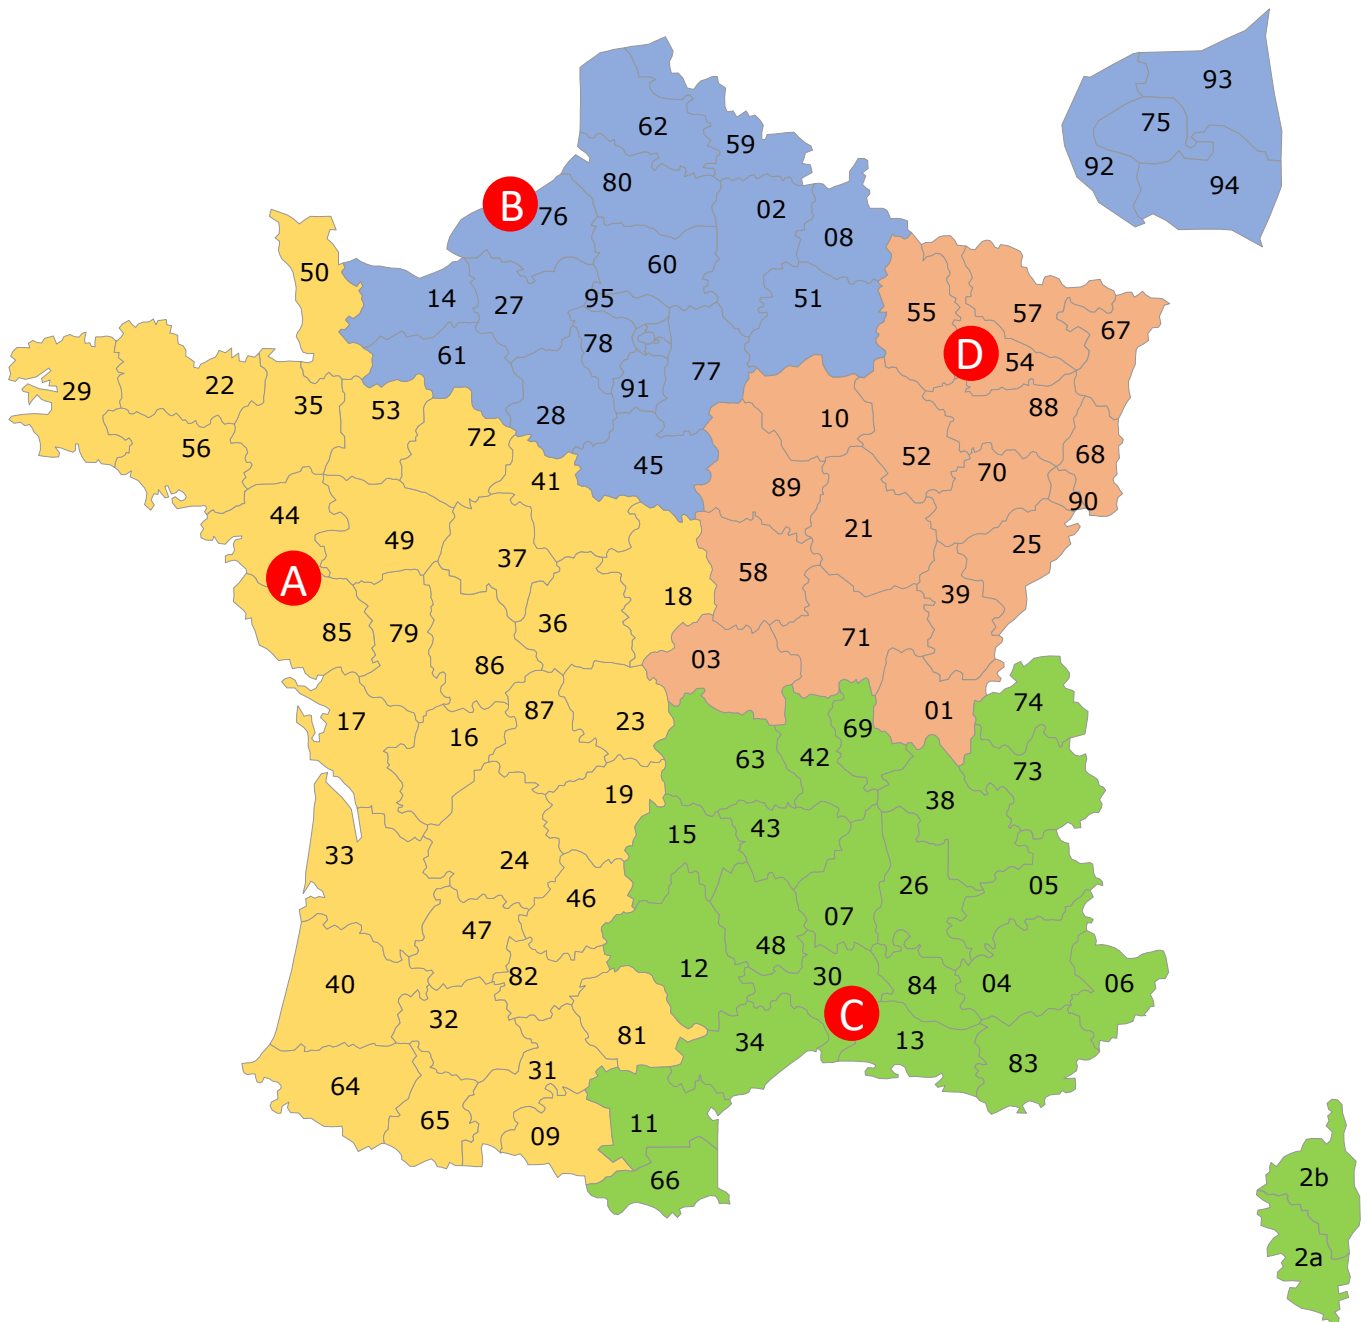

SALES FRANCE

SPECIAL TRAILERS SINCE 1881

Gets you there.

A

Luc Audoin

E l.audoin@nooteboom.com
T 06.07.91.79.36

Responsable commercial
Secteur OUEST

B